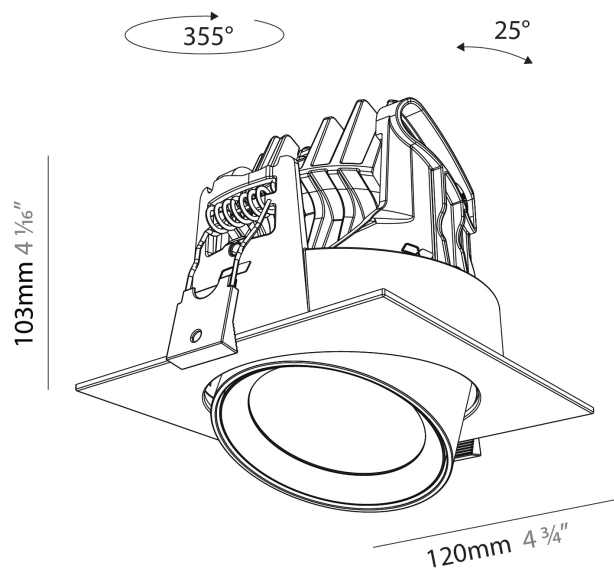

GENERAL

Series: Centriq
Subseries: Centriq Square Adjustable
Brand: Prolicht
Division: Architectural
Mounting Type: Recessed
Mounting Location: Ceiling
Subcategory: Spots

PHYSICAL

Shape: Cylinder
Diameter (mm): 120
Diameter (in): 4 3/4
Length (mm): 120
Length (in): 4 3/4
Height (mm): 105
Height (in): 4 1/8
Min. Recessing Depth (mm): 120
Min. Recessing Depth (in): 4 3/4
Light Distribution: Adjustable / Direct
Weight (kg): 0.665
Diffuser: Lens Pack - No Lens / Opal / Linear Spread Lens / Honeycomb / Spread Lens
Fixture Finish: SSR / BKV / CWI / CRY / HAB / LAG / UFT / ITA / RUA / RUR / MIC / FTG / MYG / TWT / LOD / PUS / FRO / FUP / KIA / POP / BLS / SPG / MEY / GOH / GUM / CHC / COM / ABZ / JAG / OBR / MOS / ROR
Fixture Material: Aluminum
Cut-out Measurements: Dia. 112mm / 4 7/16"

ELECTRICAL

Lamp Type: LED (Zhaga Standard)
Input Wattage (W): 27.4
Total Output Wattage (W): 24.6
Dimming: Dali Dimming
Driver Included: No
Driver Location: Remote
Driver Type: Constant Current - Universal
Driver Class: Class 2
Input Voltage (V): 120 - 277
Constant Current (MA): 700

LED

Color Temperature (°K): 2700-6500 Tunable White
Max. Delivered Lumen (lm): 2058 - 2329
Nominal Lumen (lm): 2497 - 2827
CRI: >90 CRI
Lamp Life (hrs): 50000

OPTICAL

Reflector°: 24 / 34 / 54
Adjustability: Rotational 350° / Tilt 25°

RATINGS AND CERTIFICATIONS

Certified By: CSA Certified to UL and CSA Standards
IP rating: IP20