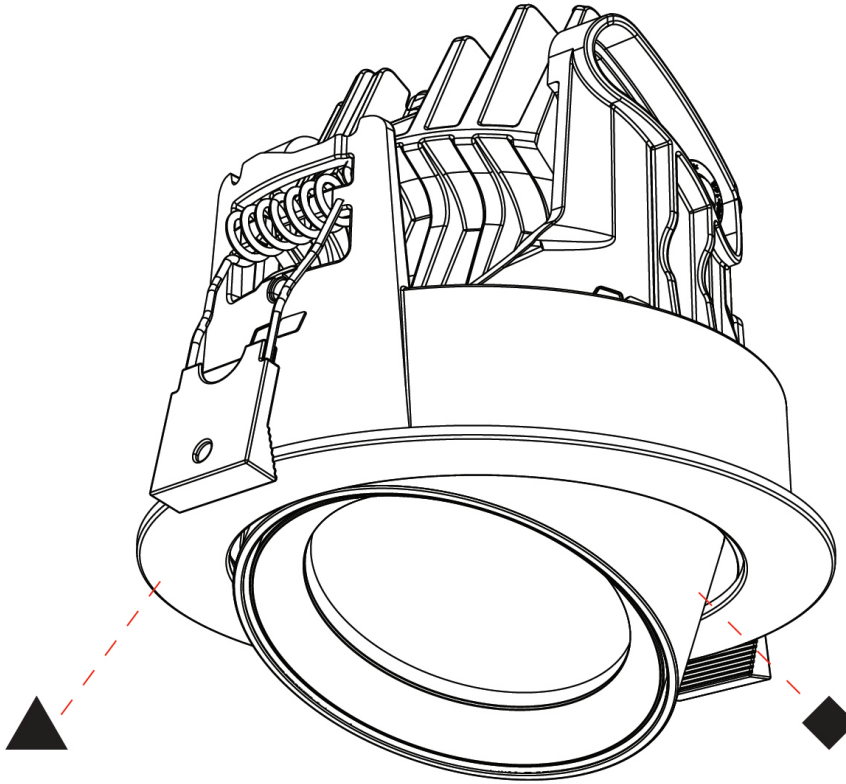

CENTRIQ ROUND ADJUSTABLE RECESSED

A35977-

PROJECT _____

TYPE _____

SPECIFIER _____

QUANTITY _____

DATE _____

A